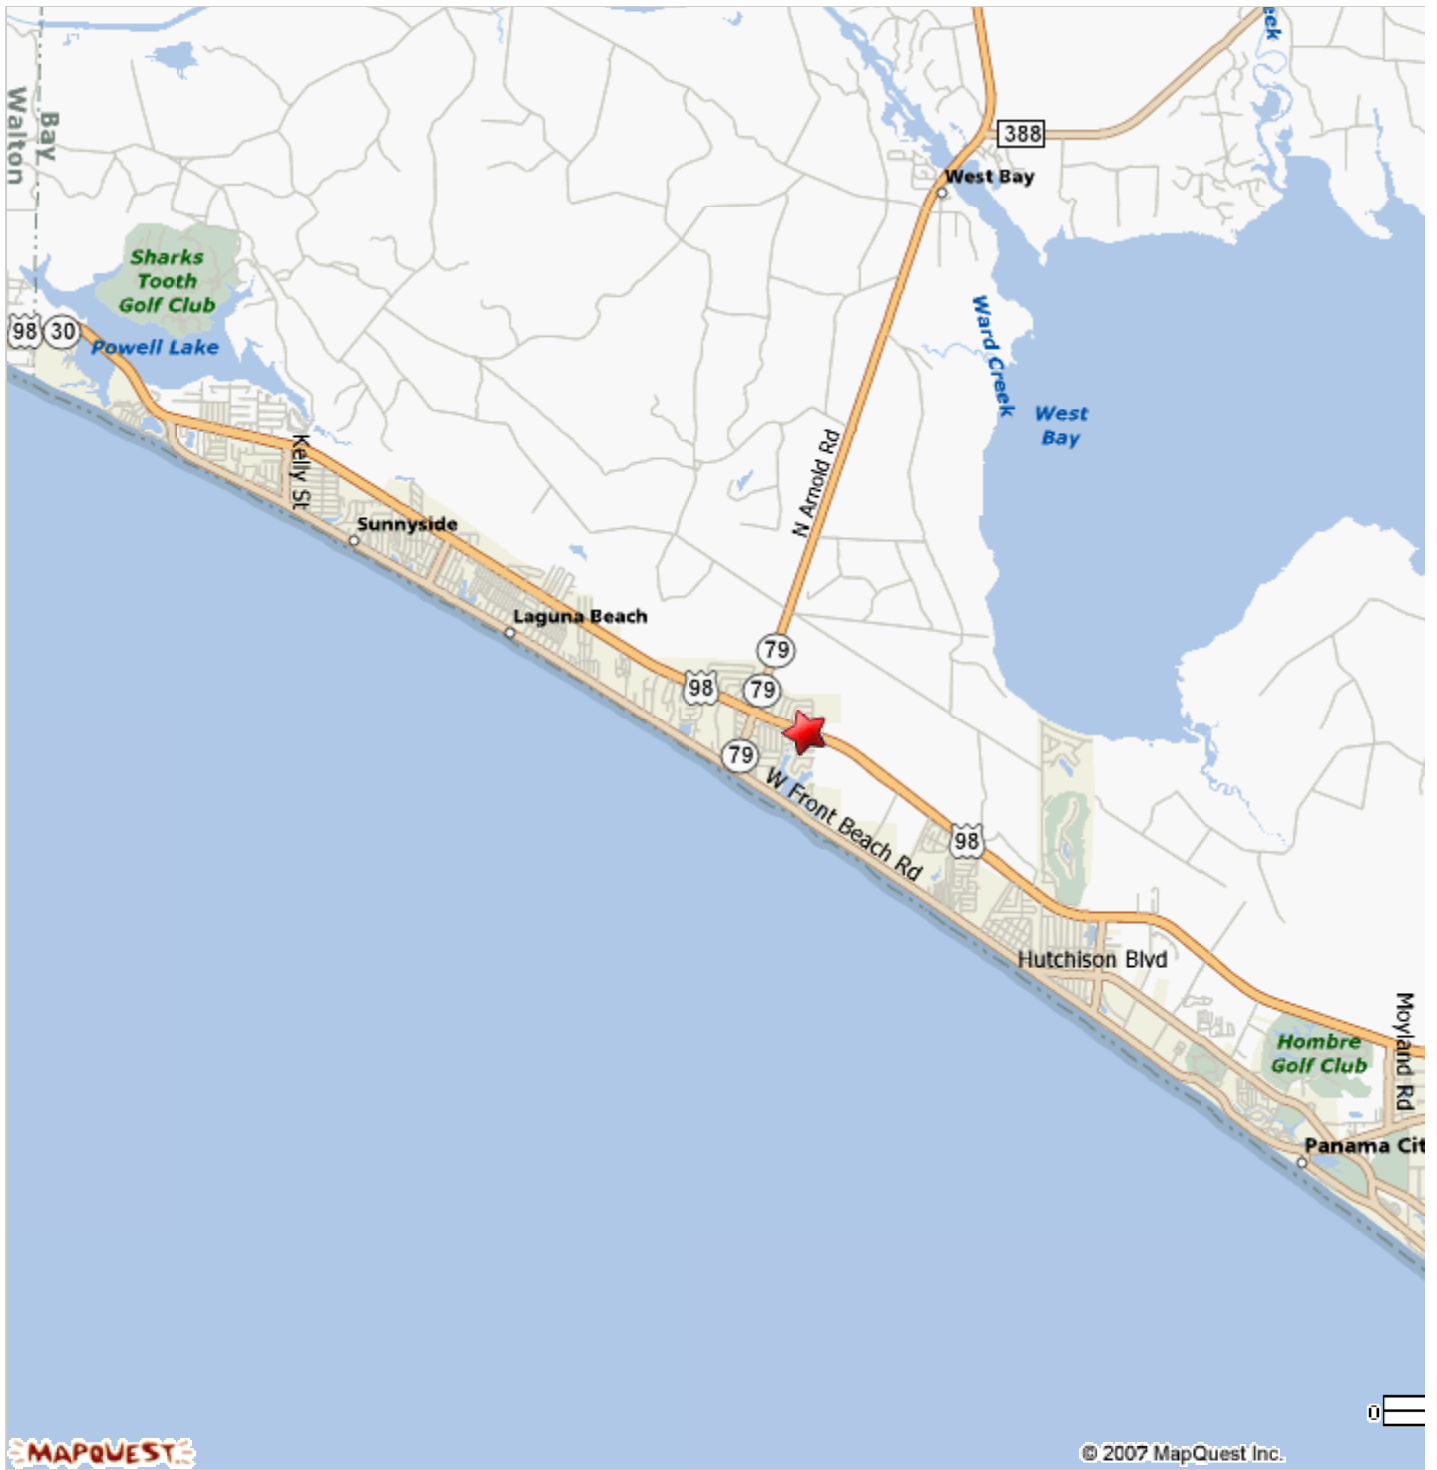

**Sorry!** When printing directly from the browser your map may be incorrectly cropped. To print the entire map, try clicking the "**Printer-Friendly**" link at the top of your results page.

★ **16200 Panama City Beach  
Pkwy**

Panama City Beach, FL 32413-5300,  
US

**Sorry!** When printing directly from the browser your map may be incorrectly cropped. To print the entire map, try clicking the "**Printer-Friendly**" link at the top of your results page.